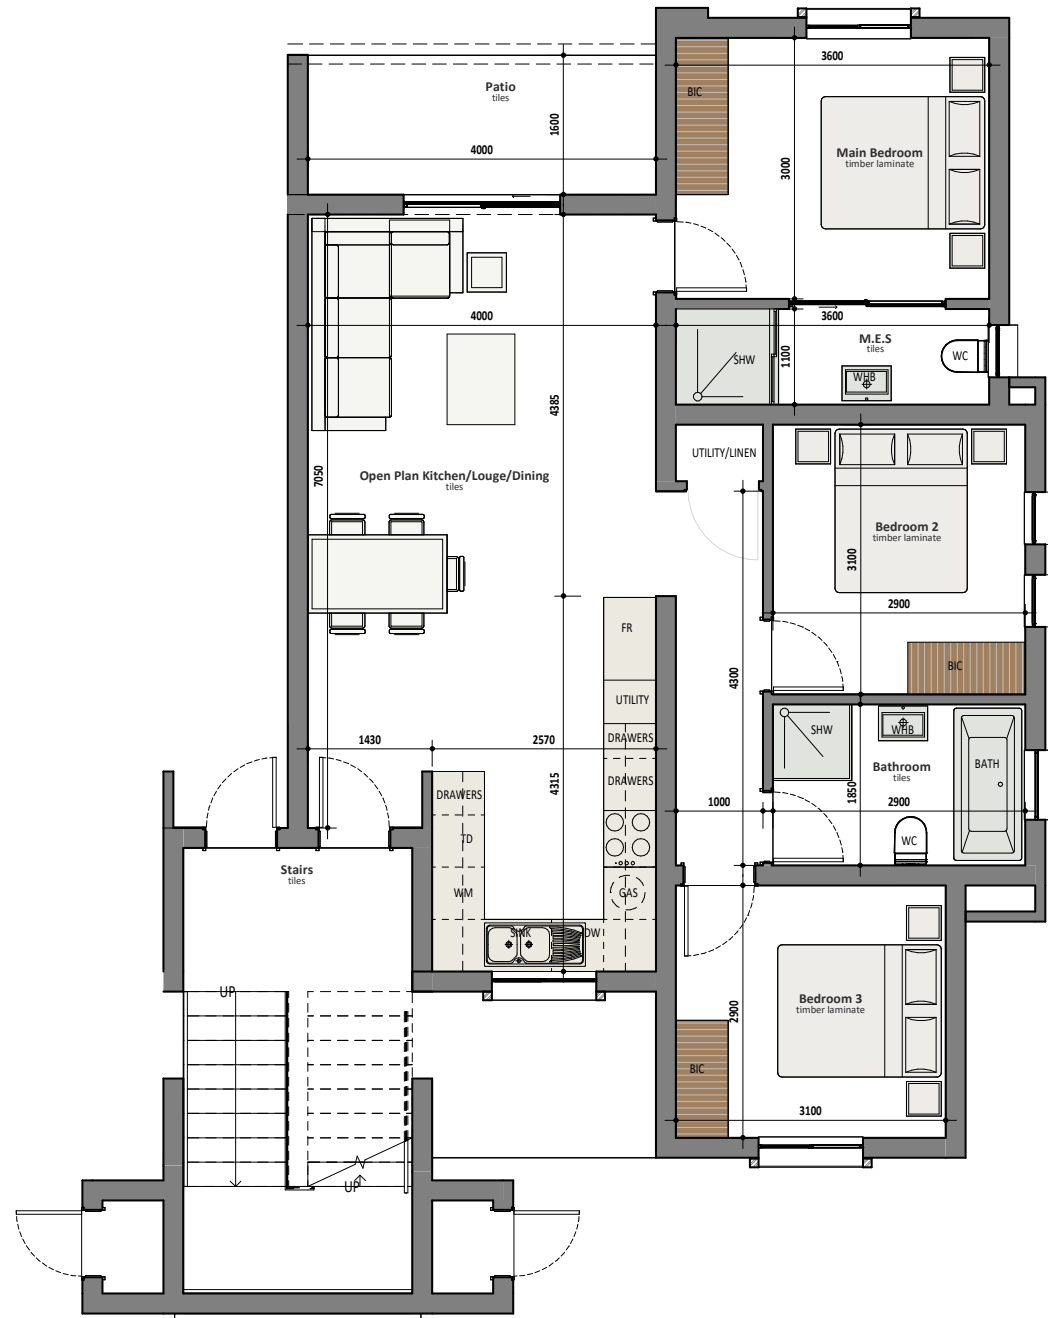

GROUND FLOOR

UNIT TYPE E

3 Bedroom
2 Bathroom

Unit Size: 90m²
Patio: 7m²
Sub total: 97m²
Double Carport: 25m²
Total: 122m²

Price : R 1 299 000, 00