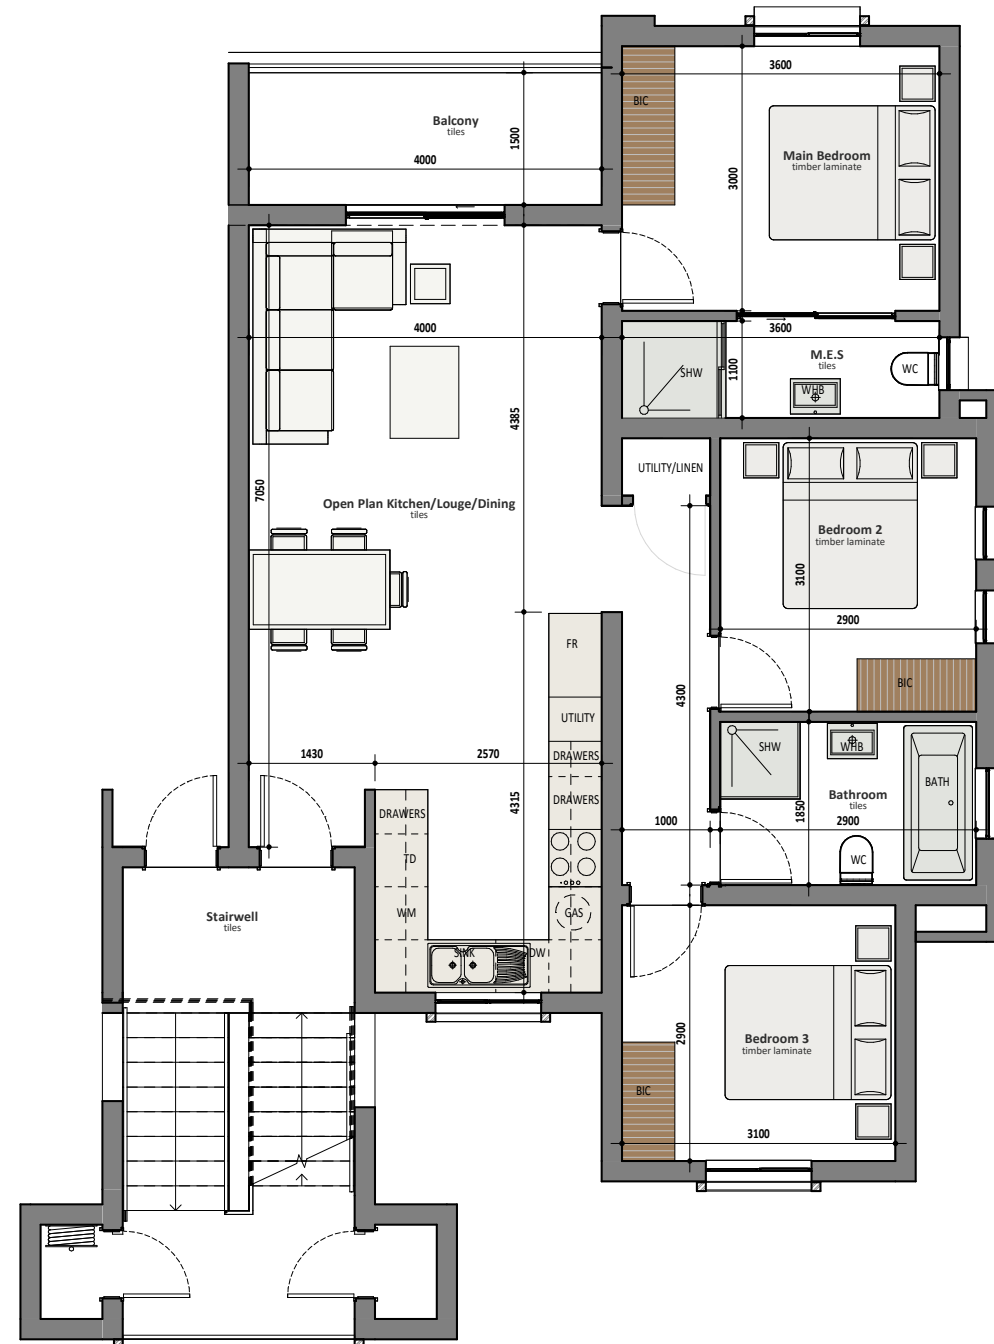

FIRST FLOOR

UNIT TYPE F

**3 Bedroom
2 Bathroom**

Unit Size: 90m²
Balcony: 7m²
Sub total: 97m²
Double Carport: 25m²
Total: 122m²

Price : R 1 199 000, 00