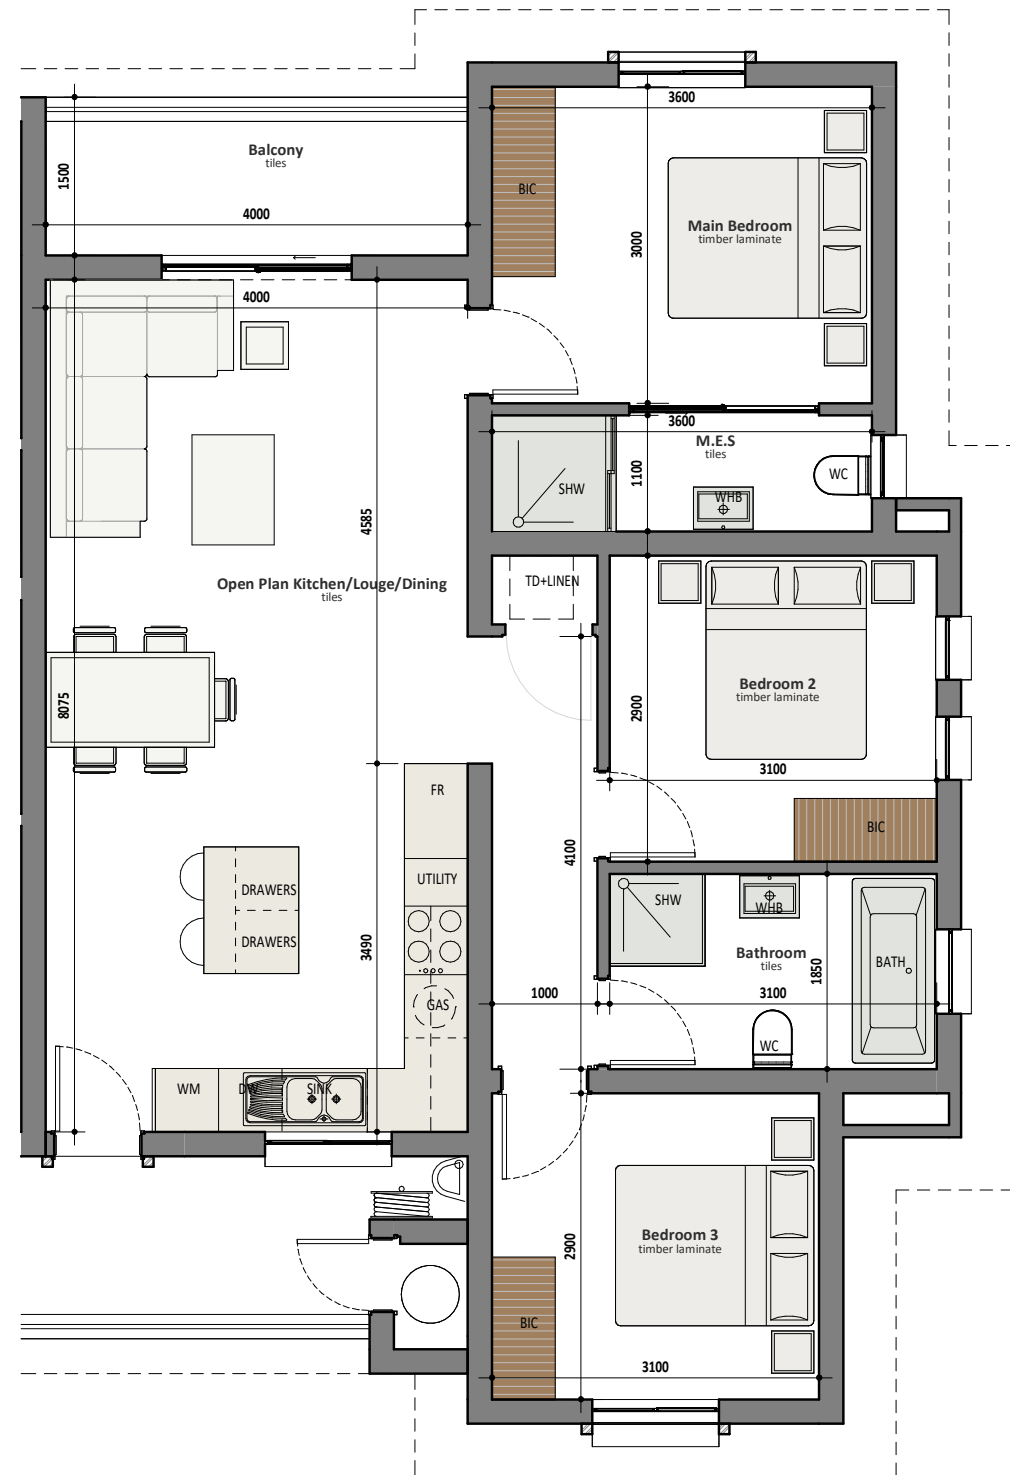

# GROUND FLOOR

## UNIT TYPE A

**3 Bedroom  
2 Bathroom**

Unit Size: 89m<sup>2</sup>  
Patio: 6m<sup>2</sup>  
Sub total: 95m<sup>2</sup>  
Double Carport: 25m<sup>2</sup>  
**Total: 120m<sup>2</sup>**

**Price : R 1 299 000, 00**

# FIRST FLOOR